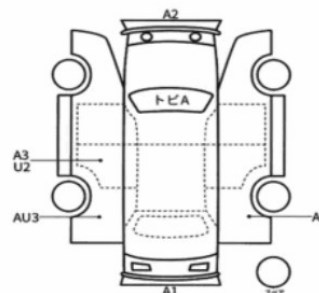

<b>2020 MAZDA CX-8 XD Proactive S Package</b>		OVERALL	
		<b>3.5</b>	
		EXTERIOR	INTERIOR
		-	<b>B</b>
MODEL CODE 3DA-KG2P	DISPLACEMENT 2,188 cc		
YEAR / REG. 2020/02	MILEAGE 87,340 km		
DOORS 5	SEATS 7		
DRIVETRAIN 2WD (FF)	TRANSMISSION AT		
FUEL Diesel	STEERING Right		
EXTERIOR COLOR Gray	INTERIOR COLOR Black		
BODY TYPE SUV			
CHASSIS NO. KG2P-303277	DIMENSIONS (L X W X H) 490 x 184 x 173 cm		
<b>SALES POINTS</b>			
Alloy Wheels Power Tailgate Leather Seats (Leather)		Adaptive Cruise Control Around View Monitor Navigation System	
<b>INSPECTOR REPORT</b>			
Seat sagging and wrinkles, wheel scratches, scratches and dents.			

○検査員報告  
シートヘタリ、シフ  
ホイールキズ  
キズ凹

【荷台内寸】約 × × (cm)  
長さ cm 幅 cm 高さ cm